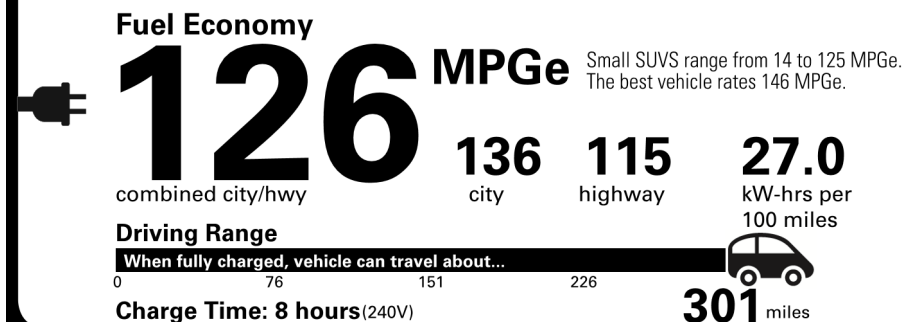

See Lexus.com/RZ for more details.

INSTALLED OPTIONS

BASE MANUFACTURER'S SUGGESTED RETAIL PRICE

\$48,200.00

- ** Cold Area Package: Headlamp Washers, Windshield Wiper De-Icer, Front Radiant Heater 375.00
- ** Convenience Package: Traffic Jam Assist (Requires Drive Connect Subscription; 3-Year Trial Included. 4G Network Dependent.), Advanced Park with Remote Park 1,100.00
- ** All Weather Floor Protection: All Weather Cargo Mat, All Weather Floor Liners 350.00
- ** Side Puddle Lamps 175.00
- ** Key Gloves 25.00
- ** Cargo Net 80.00

Not Original - Copy

Created on 2026-05-04 17:30:03 (UTC)

EPA DOT Fuel Economy and Environment

You save \$5,000 in fuel costs over 5 years compared to the average new vehicle.

Annual fuel COST \$700

Actual results will vary for many reasons, including driving conditions and how you drive and maintain your vehicle. The average new vehicle gets 29 MPG and costs \$8,500 to fuel over 5 years. Cost estimates are based on 15,000 miles per year at \$0.17 per kW-hr. MPGe is miles per gasoline gallon equivalent. Vehicle emissions are a significant cause of climate change and smog.