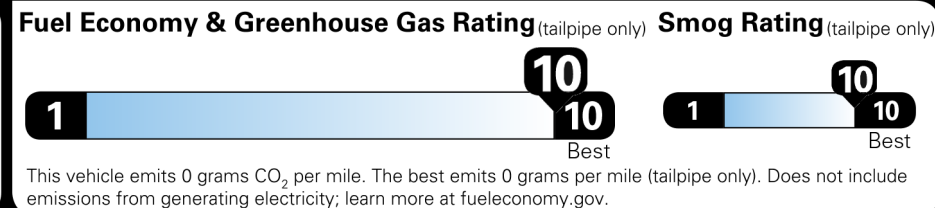

Not Original - Copy

Created on 2026-05-04 17:30:03 (UTC)

EPA DOT Fuel Economy and Environment

You save \$5,000 in fuel costs over 5 years compared to the average new vehicle.

Annual fuel COST \$700

Actual results will vary for many reasons, including driving conditions and how you drive and maintain your vehicle. The average new vehicle gets 29 MPG and costs \$8,500 to fuel over 5 years. Cost estimates are based on 15,000 miles per year at \$0.17 per kW-hr. MPGe is miles per gasoline gallon equivalent. Vehicle emissions are a significant cause of climate change and smog.