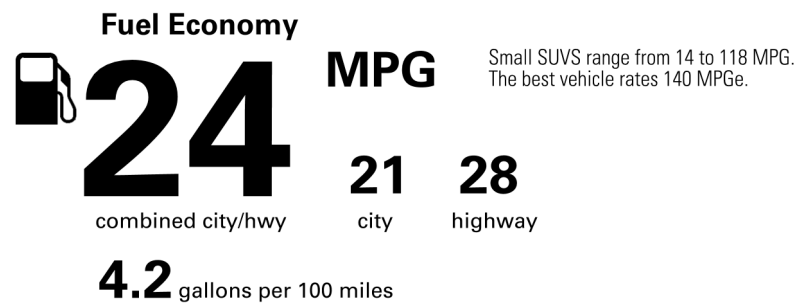

Not Original - Copy

Created on 2025-02-14 19:22:24 (UTC)

EPA DOT Fuel Economy and Environment

Gasoline Vehicle

You spend \$3,750

more in fuel costs over 5 years

compared to the average new vehicle.

Annual fuel COST