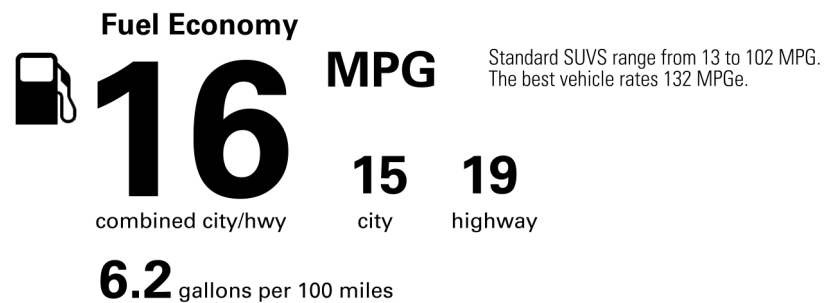

INSTALLED OPTIONS
 BASE MANUFACTURER'S SUGGESTED RETAIL PRICE

- ** 18" Dark Gray Metallic Alloy Wheels -N/C-
- ** Headlamp Washers 100.00
- ** Premium Paint 500.00
- ** PREMIUM PACKAGE: 1,335.00
 - LED Foglamps, Rain-sensing Wipers, Windshield De-icer, Gray Sapele Wood Trim, Heated/Ventilated Front Seats, Heated Outboard 2nd Row Seats, 3-zone Automatic Climate Control
- ** Tonneau Cover 150.00
- ** Heated Wood & Leather Steering Wheel 450.00
- ** All-Weather Floor Liners with Cargo Mat 390.00
- ** Cross Bars 405.00
- ** Cargo Net/Cargo Mat/Wheel Locks & Key Gloves 335.00

\$58,875.00

Not Original - Copy

Created on 2023-08-31 10:06:35 (UTC)

EPA DOT Fuel Economy and Environment

Gasoline Vehicle

You spend \$9,000
 more in fuel costs over 5 years compared to the average new vehicle.