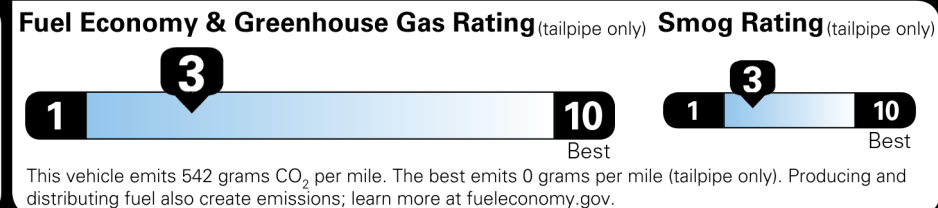

Actual results will vary for many reasons, including driving conditions and how you drive and maintain your vehicle. The average new vehicle gets 28 MPG and costs $8,000 to fuel over 5 years. Cost estimates are based on 15,000 miles per year at $3.65 per gallon. MPGe is miles per gasoline gallon equivalent. Vehicle emissions are a significant cause of climate change and smog.

fueleconomy.gov
Calculate personalized estimates and compare vehicles

MANUFACTURER'S SUGGESTED RETAIL PRICE† $62,540.00
DELIVERY, PROCESSING AND HANDLING FEE 1,350.00
TOTAL $63,890.00

GOVERNMENT 5-STAR SAFETY RATINGS

This vehicle has not been rated by the government for overall vehicle score, frontal crash, side crash or rollover risk.

Star ratings range from 1 to 5 stars (★★★★★) with 5 being the highest.
Source: National Highway Traffic Safety Administration (NHTSA)

†Manufacturer's suggested retail price excludes delivery processing and handling fees, license and title fees, applicable federal, state and local taxes, and dealer and distributor options and accessories.

LEXUS IS PLEASED TO OFFER THE FOLLOWING OWNER SUPPORT PACKAGE WITH EACH NEW LEXUS

- 24 hour, 365 day/yr, roadside assistance plan
- Complimentary 1st and 2nd scheduled maintenance services
- Lodging for emergency breakdown 100 miles from home

An extended service contract may be available for this vehicle. Ask dealer for details.

LML1E2N1S0F0W1

513 0404L310