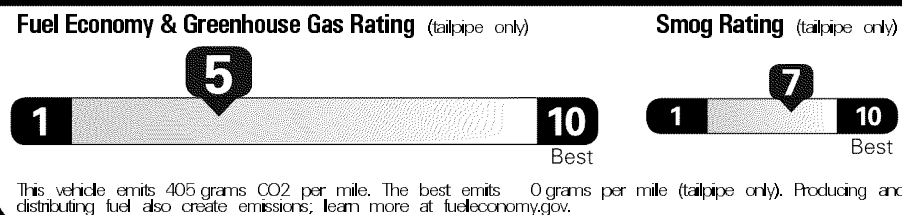

\$44,620.00

Not Original - Copy

Created on 2017-11-10 07:47:53 (UTC)

EPA DOT Fuel Economy and Environment

Gasoline Vehicle

Annual fuel cost \$1,650

Actual results will vary for many reasons, including driving conditions and how you drive and maintain your vehicle. The average new vehicle gets 26 MPG and costs \$7,000 to fuel over 5 years. Cost estimates are based on 15,000 miles per year at \$2.45 per gallon. MPGe is miles per gasoline gallon equivalent. Vehicle emissions are a significant cause of climate change and smog.