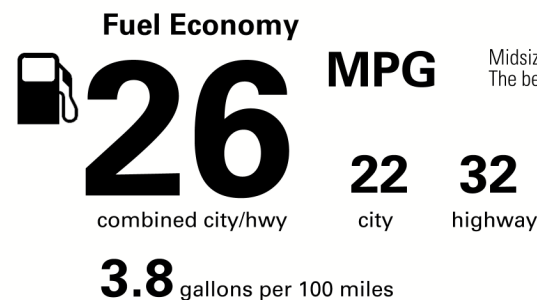

\$39,900.00

Not Origin Copy

Created on 2020-12-18 11:09:43 (UTC)

EPA DOT Fuel Economy and Environment

Gasoline Vehicle

Midsized Cars range from 14 to 141 MPG. The best vehicle rates 141 MPGe.

You spend \$250 more in fuel costs over 5 years compared to the average new vehicle.