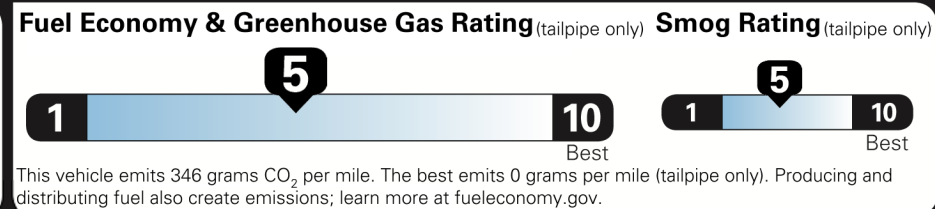

Actual results will vary for many reasons, including driving conditions and how you drive and maintain your vehicle. The average new vehicle gets 27 MPG and costs $7,500 to fuel over 5 years. Cost estimates are based on 15,000 miles per year at $2.70 per gallon. MPGe is miles per gasoline gallon equivalent. Vehicle emissions are a significant cause of climate change and smog.

fueleconomy.gov
Calculate personalized estimates and compare vehicles

GOVERNMENT 5-STAR SAFETY RATINGS

Overall Vehicle Score	★★★★★
Based on the combined ratings of frontal, side and rollover. Should ONLY be compared to other vehicles of similar size and weight.	
Frontal Crash	★★★★★
Based on the risk of injury in a frontal impact. Should ONLY be compared to other vehicles of similar size and weight.	
Driver Passenger	★★★★★
Side Crash	★★★★★
Based on the risk of injury in a side impact.	
Rollover	★★★★
Based on the risk of rollover in a single-vehicle crash.	

Star ratings range from 1 to 5 stars (★★★★★) with 5 being the highest.

Source: National Highway Traffic Safety Administration (NHTSA)

www.safercar.gov or 1-888-327-4236

SUB-TOTAL	$46,155.00
DELIVERY, PROCESSING AND HANDLING FEE	1,025.00
TOTAL	$47,180.00

APPLICABLE FEDERAL TAXES NOT INCLUDED

Manufacturer's suggested retail price includes manufacturer's recommended pre-delivery service.
License and title fees, state, local and applicable federal taxes, and dealer installed options and accessories are not included in the manufacturer's suggested retail price.
LEXUS NEW VEHICLE LIMITED WARRANTY
* 4YR / 50000 mile basic coverage
* 6YR / 70000 mile powertrain coverage
* 6YR / Unlimited mile corrosion perforation warranty
See your Warranty and Services Guide for details.
LEXUS IS PLEASED TO OFFER THE FOLLOWING OWNER SUPPORT PACKAGE WITH EACH NEW LEXUS
* 24 hour, 365 day/yr. roadside assistance plan
* Complimentary 1st and 2nd scheduled maintenance services
* Lodging for emergency breakdown 100 miles from home
An extended service contact may be available for this vehicle. Ask dealer for details

LML2E1N1S0F0W0

751 L005